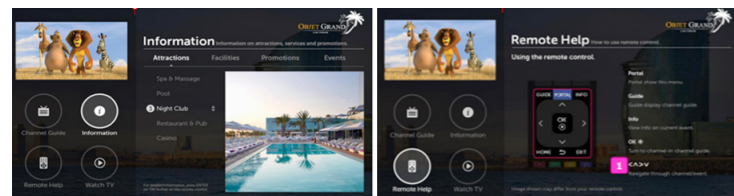

- **Support 4 Language**

English, Portuguese, Spanish, Chinese are available on Pro:Centric Lite.

Hotel information page

Remote Control guide page