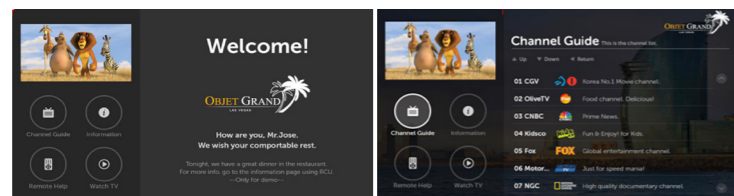

Simple and Easy management with Pro:Centric Lite

Welcome Page

Channel Guide page

- **Welcome Page**

You can greet your guests with a warm welcome message including a hotel name and log on a TV.

- **New Template**

Enjoy a new template of Pro:Centric Lite. It provides a polished font style, LG standard font, and translucent page. Also, you could change the main wall paper.

- **Providing Hotel Information**

Pro:Centric Lite provides spaces for channel guide, map, hotel facilities, attraction, promotions, events info to customers.